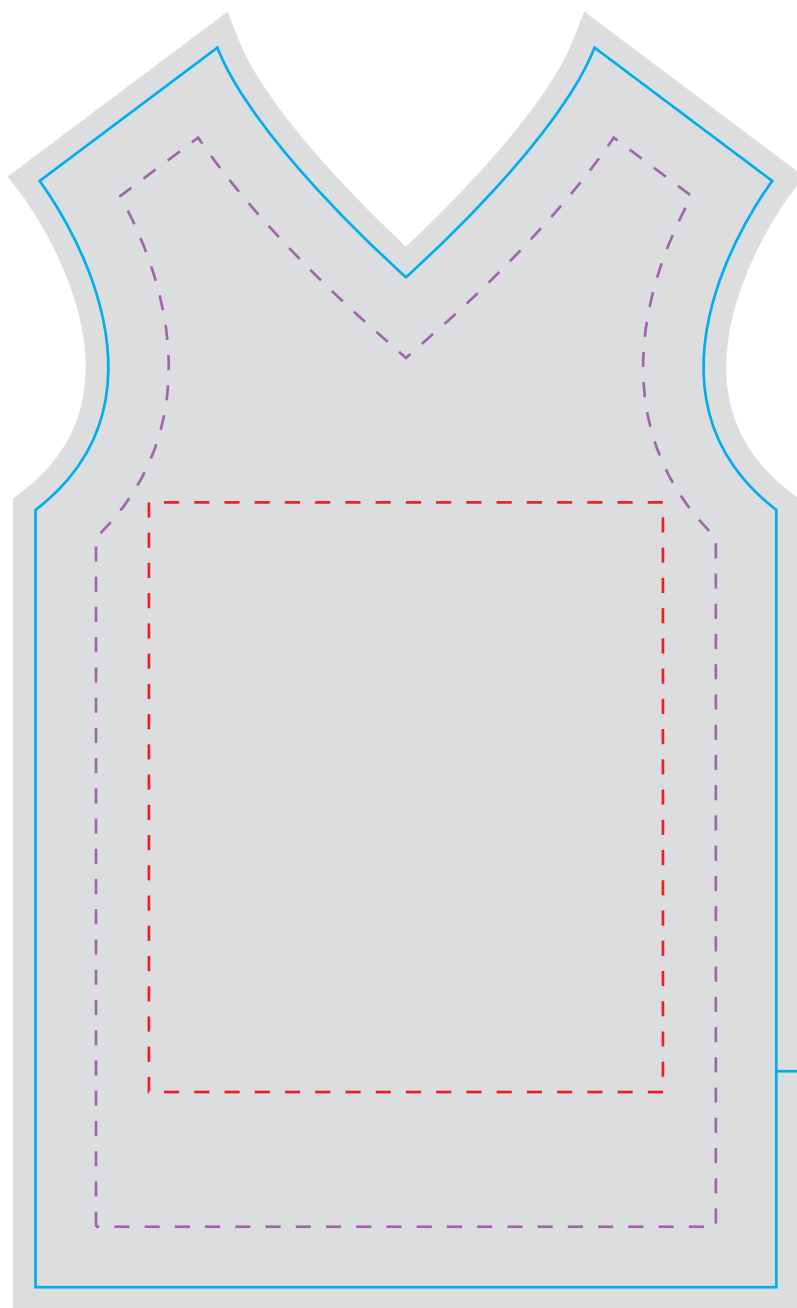

CRITICAL AREAS

Keep all important elements of the artwork inside the dotted line!
 The "CRITICAL AREA" ensures that all the important elements in your artwork will be printed clearly when the product is produced.

FRONT

**CUT LINE
DO NOT PRINT**

BACK

**CUT LINE
DO NOT PRINT**

TEMPLATE SCALE RATIO 1:1

ART COLOURS

- | | | |
|------------------|-------|-------|
| ■ PMS | ■ PMS | ■ PMS |
| ■ PMS | ■ PMS | ■ PMS |
| ■ PMS | ■ PMS | ■ PMS |
| ■ FULL COLOUR | ■ PMS | ■ PMS |
| COLOUR MATCH >>> | ■ PMS | ■ PMS |
| | ■ PMS | ■ PMS |
| | ■ PMS | ■ PMS |

PRODUCT COLOURS

- NEOPRENE RUBBER:** BLACK
POLYESTER (INT.): BLACK
POLYESTER (EXT.): ----
STITCH: ----