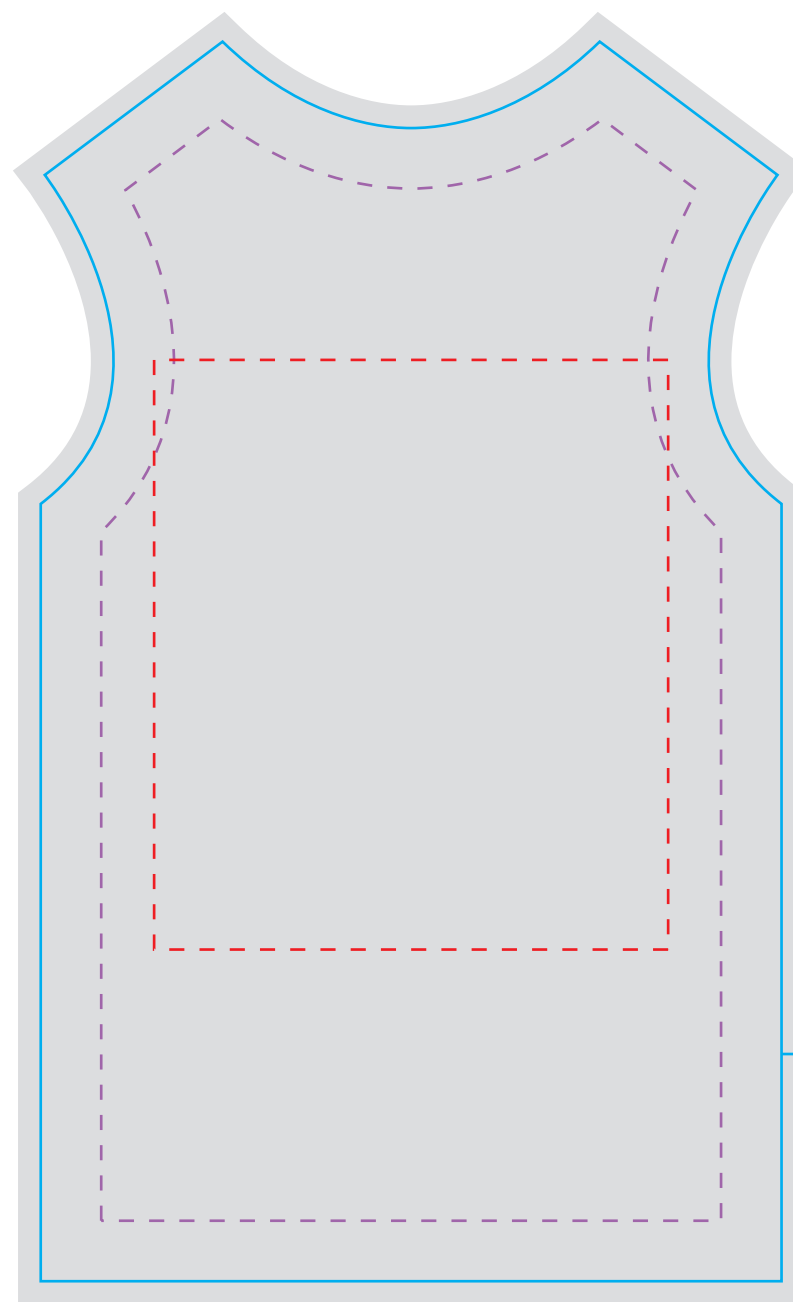

CRITICAL AREAS

Keep all important elements of the artwork inside the dotted line!
 The "CRITICAL AREA" ensures that all the important elements in your artwork will be printed clearly when the product is produced.

FRONT

**CUT LINE
DO NOT PRINT**

BACK

**CUT LINE
DO NOT PRINT**

TEMPLATE SCALE RATIO 1:1

ART COLOURS

- | | | |
|------------------|-------|-------|
| ■ PMS | ■ PMS | ■ PMS |
| ■ PMS | ■ PMS | ■ PMS |
| ■ PMS | ■ PMS | ■ PMS |
| ■ FULL COLOUR | ■ PMS | ■ PMS |
| COLOUR MATCH >>> | ■ PMS | ■ PMS |
| | ■ PMS | ■ PMS |
| | ■ PMS | ■ PMS |

PRODUCT COLOURS

- NEOPRENE RUBBER:** BLACK
POLYESTER (INT.): BLACK
POLYESTER (EXT.): ----
STITCH: ----