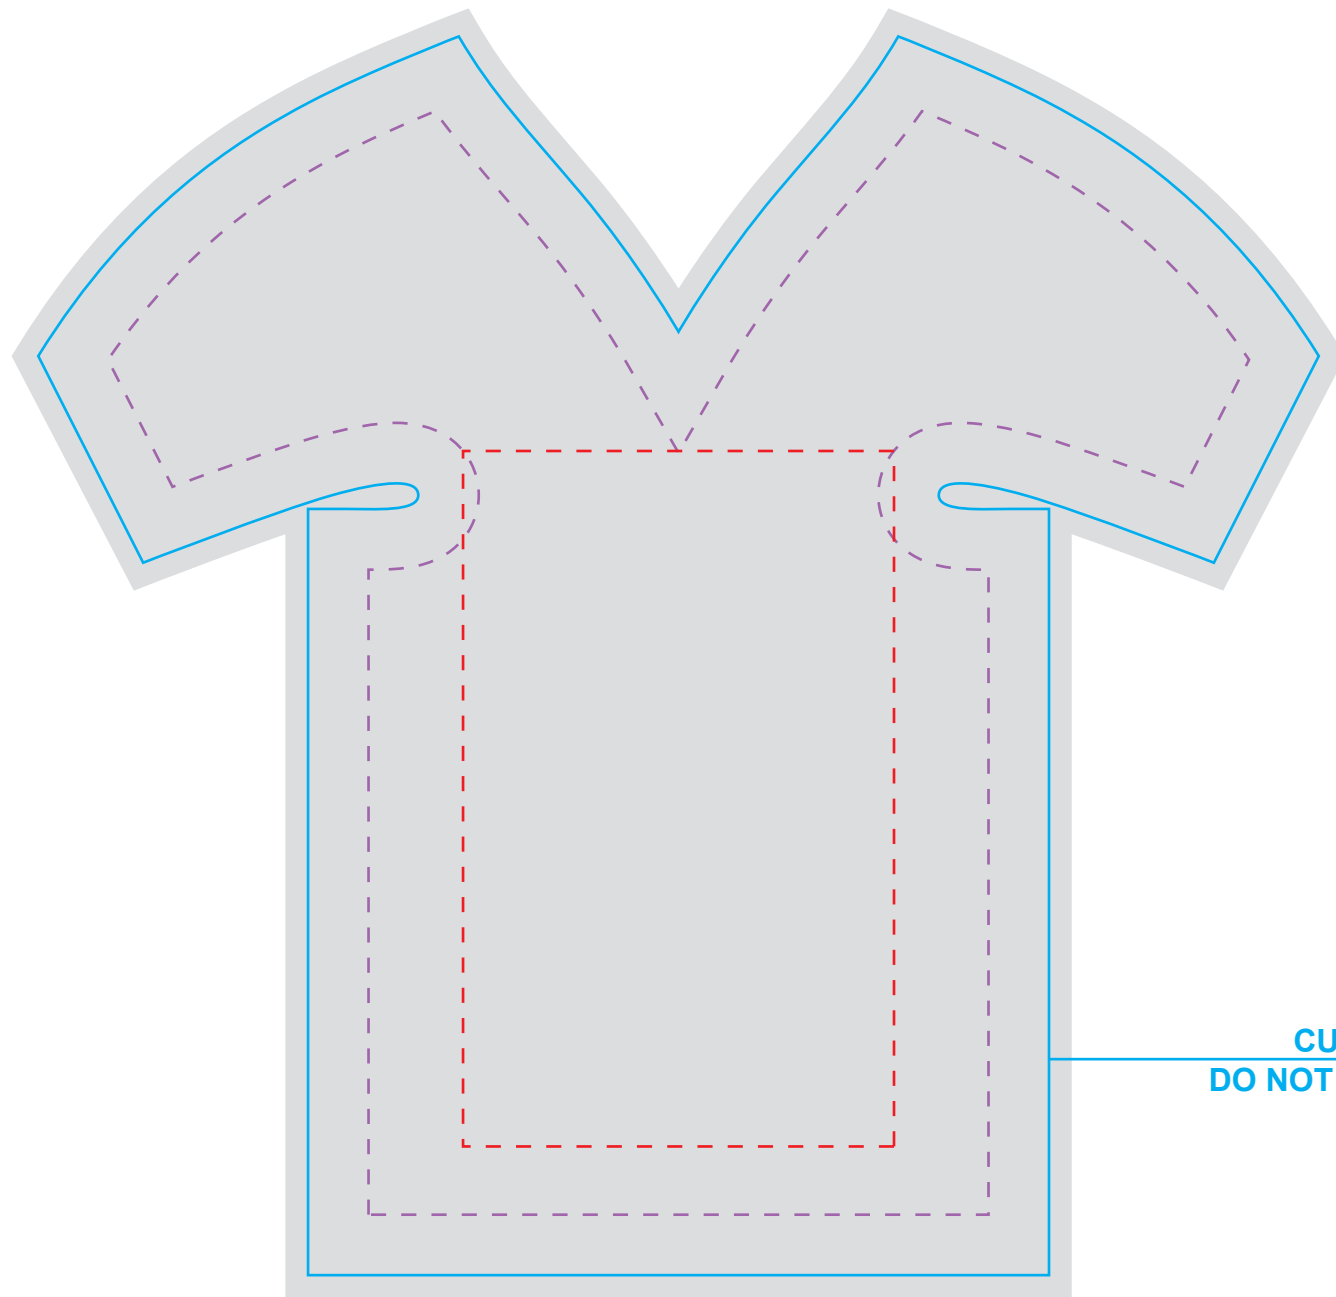

CRITICAL AREAS

Keep all important elements of the artwork inside the dotted line!

The "CRITICAL AREA" ensures that all the important elements in your artwork will be printed clearly when the product is produced.

FRONT

BACK

CUT LINE
DO NOT PRINT

CUT LINE
DO NOT PRINT

TEMPLATE SCALE RATIO 1:1

ART COLOURS

- PMS
- PMS
- PMS
- PMS
- PMS
- PMS
- PMS
- PMS
- PMS

FULL COLOUR

- COLOUR MATCH >>>
- PMS
 - PMS
 - PMS
 - PMS
 - PMS
 - PMS

PRODUCT COLOURS

- NEOPRENE RUBBER: BLACK
- POLYESTER (INT.): BLACK
- POLYESTER (EXT.): ----
- STITCH: ----