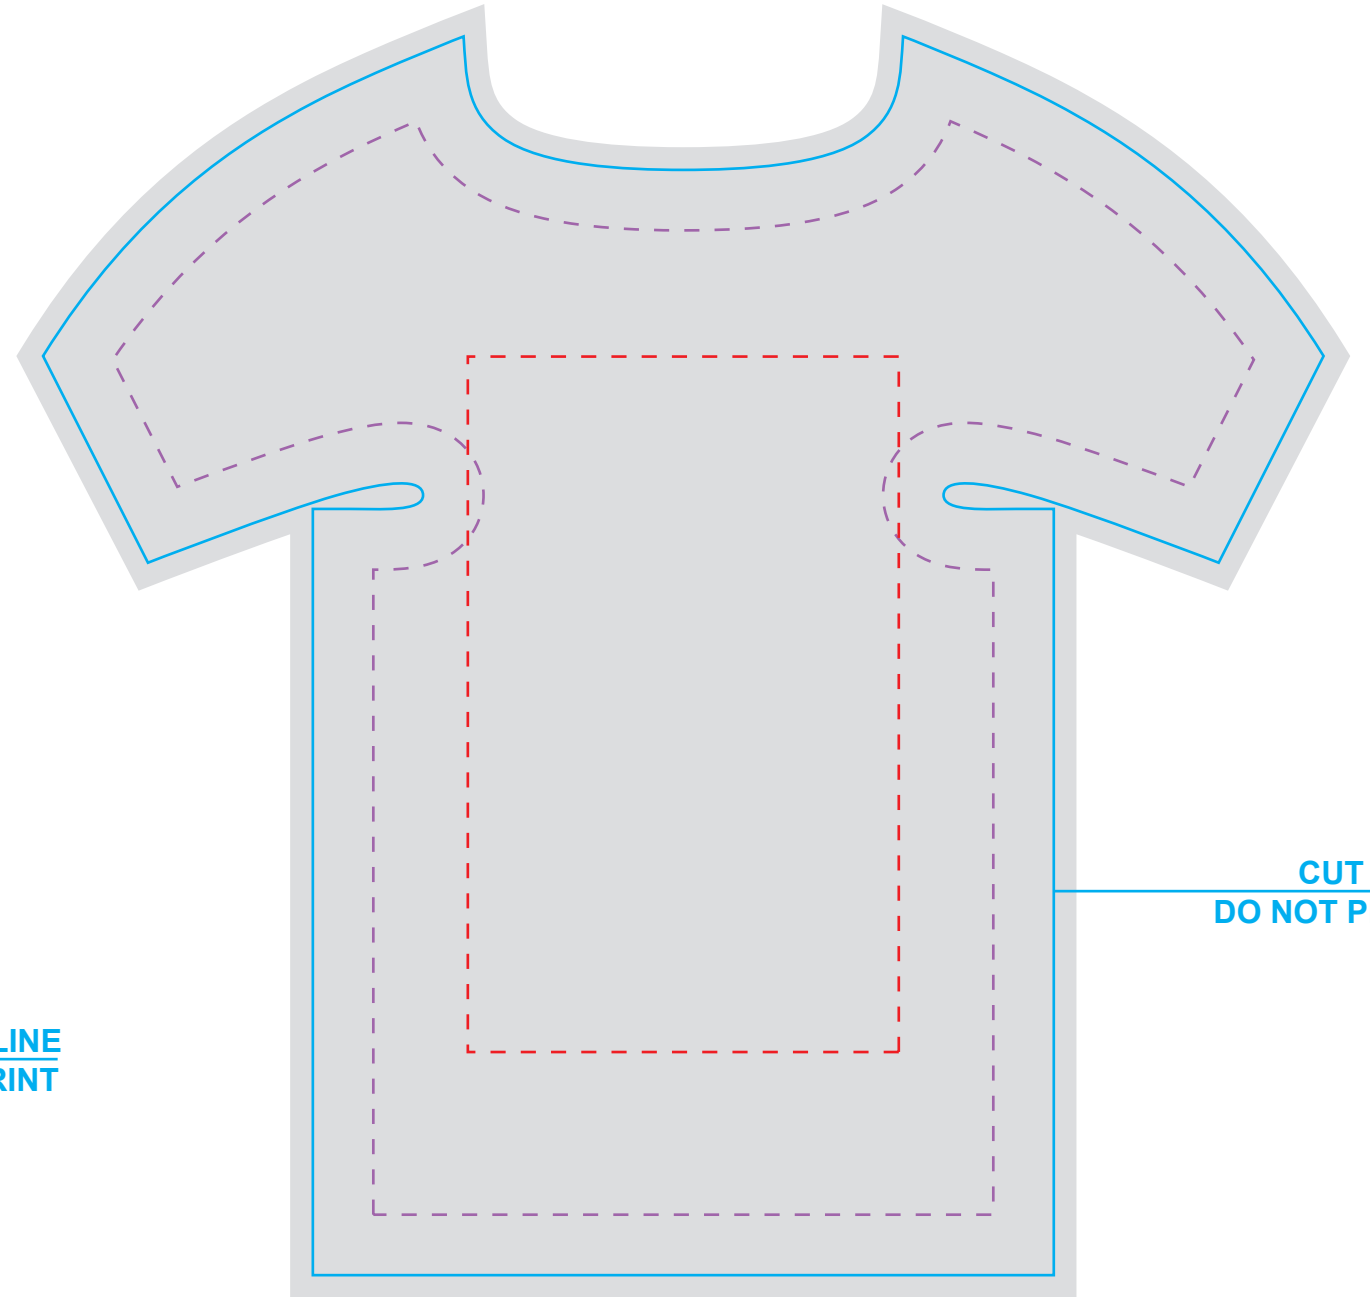

CRITICAL AREAS

Keep all important elements of the artwork inside the dotted line!

The "CRITICAL AREA" ensures that all the important elements in your artwork will be printed clearly when the product is produced.

FRONT

BACK

CUT LINE
DO NOT PRINT

CUT LINE
DO NOT PRINT

TEMPLATE SCALE RATIO 1:1

ART COLOURS

- PMS
- PMS
- PMS
- PMS
- PMS
- PMS
- PMS
- PMS
- PMS

FULL COLOUR

- COLOUR MATCH >>>
- PMS
 - PMS
 - PMS
 - PMS
 - PMS
 - PMS

PRODUCT COLOURS

- NEOPRENE RUBBER: BLACK
- POLYESTER (INT.): BLACK
- POLYESTER (EXT.): ----
- STITCH: ----