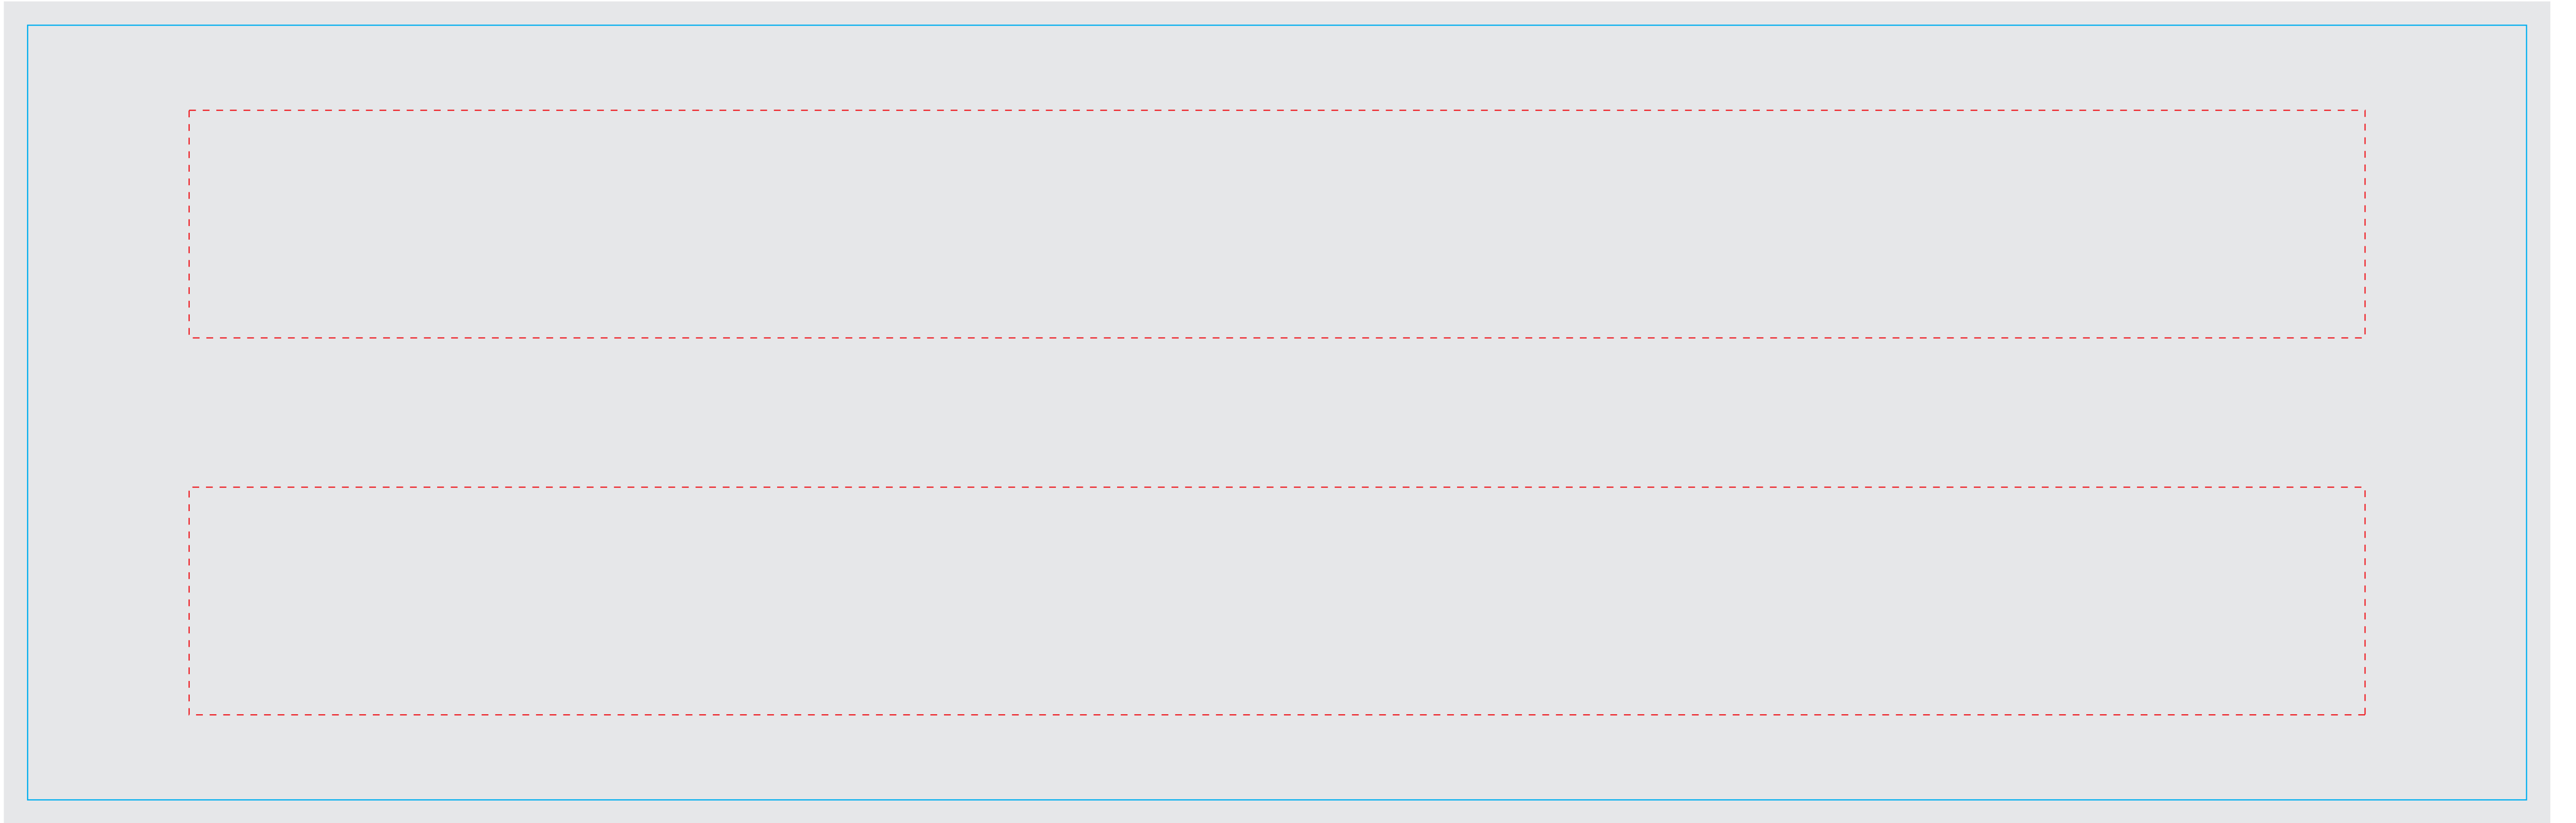

SIDE A

SIDE B

TEMPLATE SCALE RATIO 1:1

ART COLOURS

■ PMS	■ PMS	■ PMS
■ PMS	■ PMS	■ PMS
■ PMS	■ PMS	■ PMS

PRODUCT COLOURS

- NEOPRENE RUBBER: BLACK
- POLYESTER (INT.): BLACK
- POLYESTER (EXT.): ----
- NYLON STRAP: BLACK
- ZIPPER: BLACK