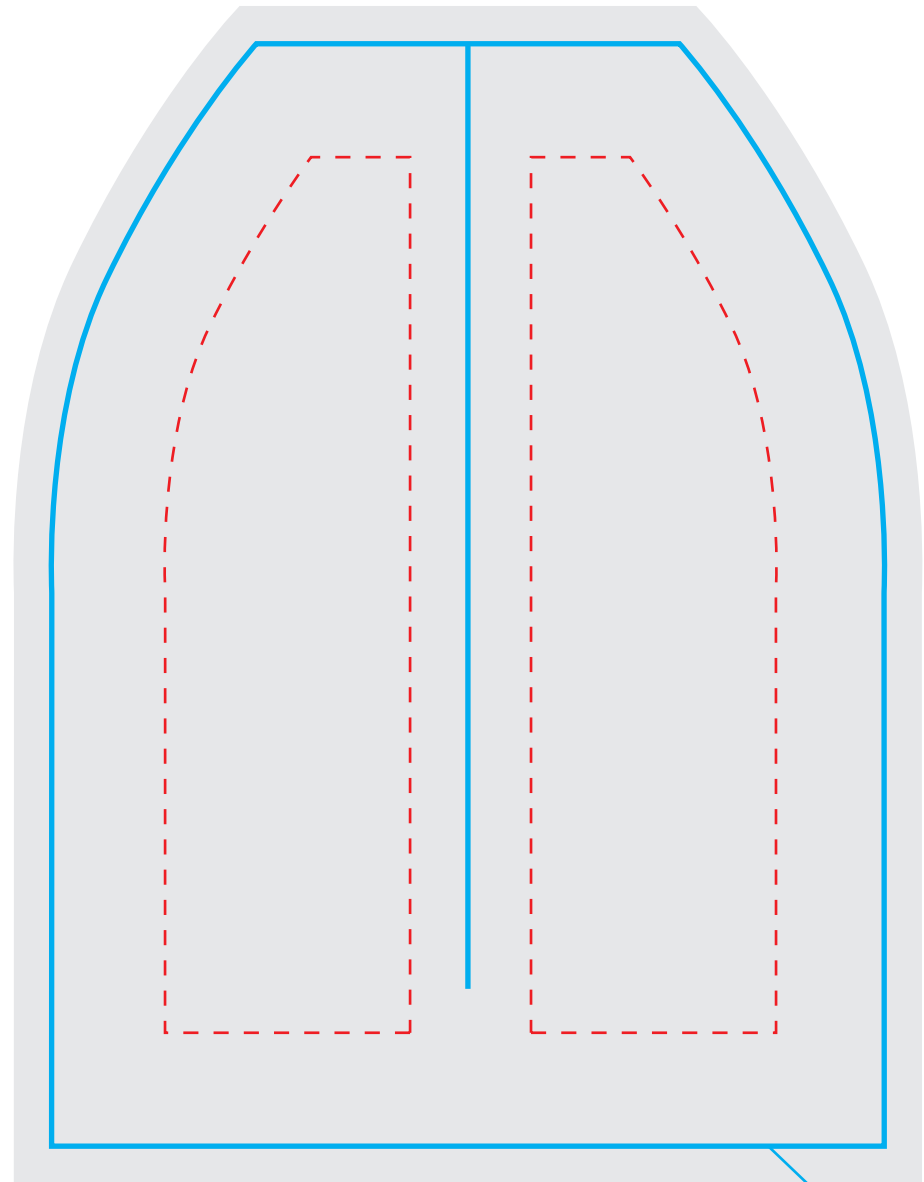

CRITICAL AREA

Keep all important elements of the artwork inside the dotted line!

The "CRITICAL AREA" ensures that all the important elements in your artwork will be printed clearly when the product is produced.

KNIFE LINE
DON'T PRINT

FRONT

KNIFE LINE
DON'T PRINT

BACK

TEMPLATE SCALE RATIO 1:1

ART COLOURS

- PMS
- PMS
- PMS
- PMS
- PMS
- PMS

FULL COLOUR

- COLOUR MATCH >>> ■ PMS
- PMS
- PMS
- PMS
- PMS
- PMS

PRODUCT COLOURS

- NEOPRENE RUBBER: BLACK
- POLYESTER (INT.): BLACK
- POLYESTER (EXT.): ----
- TAPE & STITCH: ----
- ZIPPER: BLACK