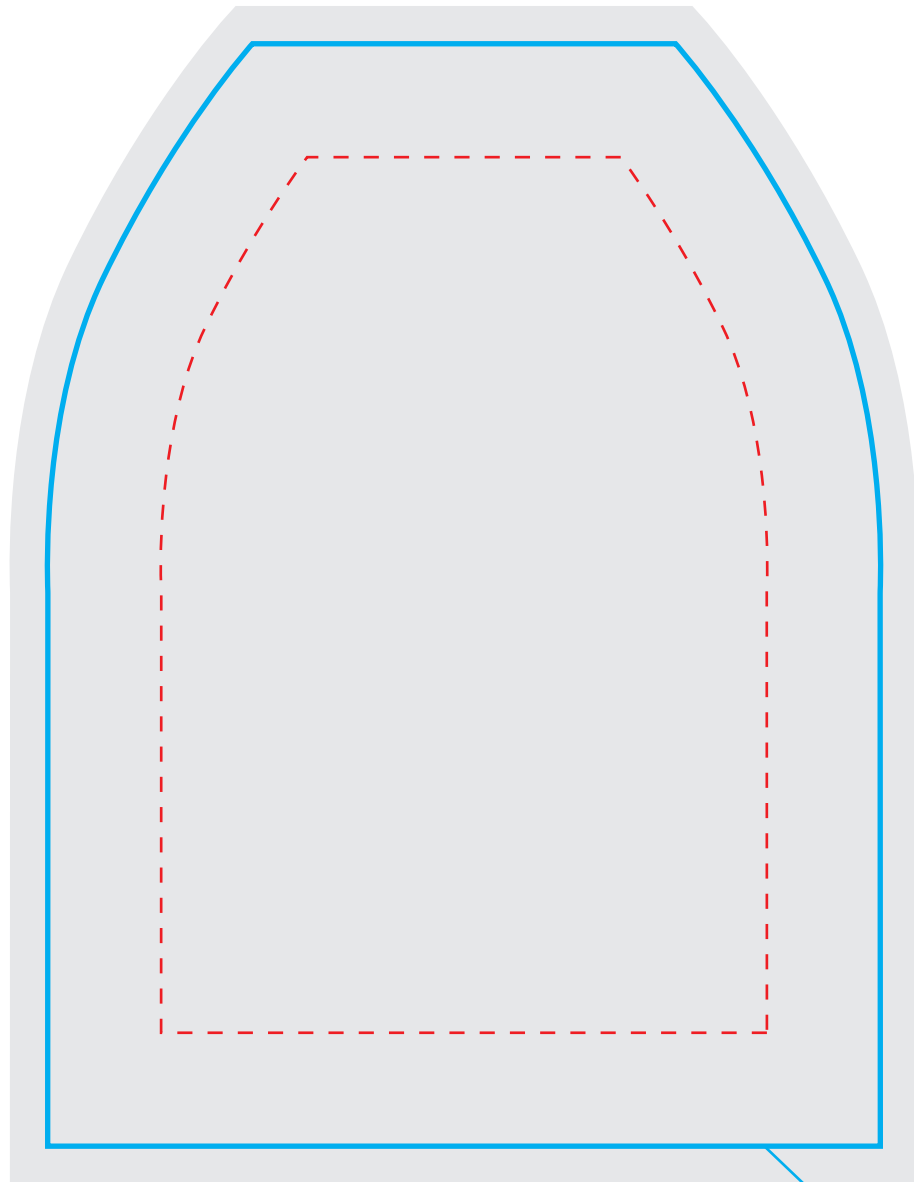

CRITICAL AREA

Keep all important elements of the artwork inside the dotted line!

The "CRITICAL AREA" ensures that all the important elements in your artwork will be printed clearly when the product is produced.

KNIFE LINE
DON'T PRINT

FRONT

KNIFE LINE
DON'T PRINT

BACK

TEMPLATE SCALE RATIO 1:1

ART COLOURS

- PMS
- PMS
- PMS
- PMS
- PMS
- PMS

FULL COLOUR

- COLOUR MATCH >>> ■ PMS
- PMS
- PMS
- PMS
- PMS
- PMS

PRODUCT COLOURS

- NEOPRENE RUBBER: BLACK
- POLYESTER (INT.): BLACK
- POLYESTER (EXT.): ----
- TAPE & STITCH: ----
- ZIPPER: BLACK