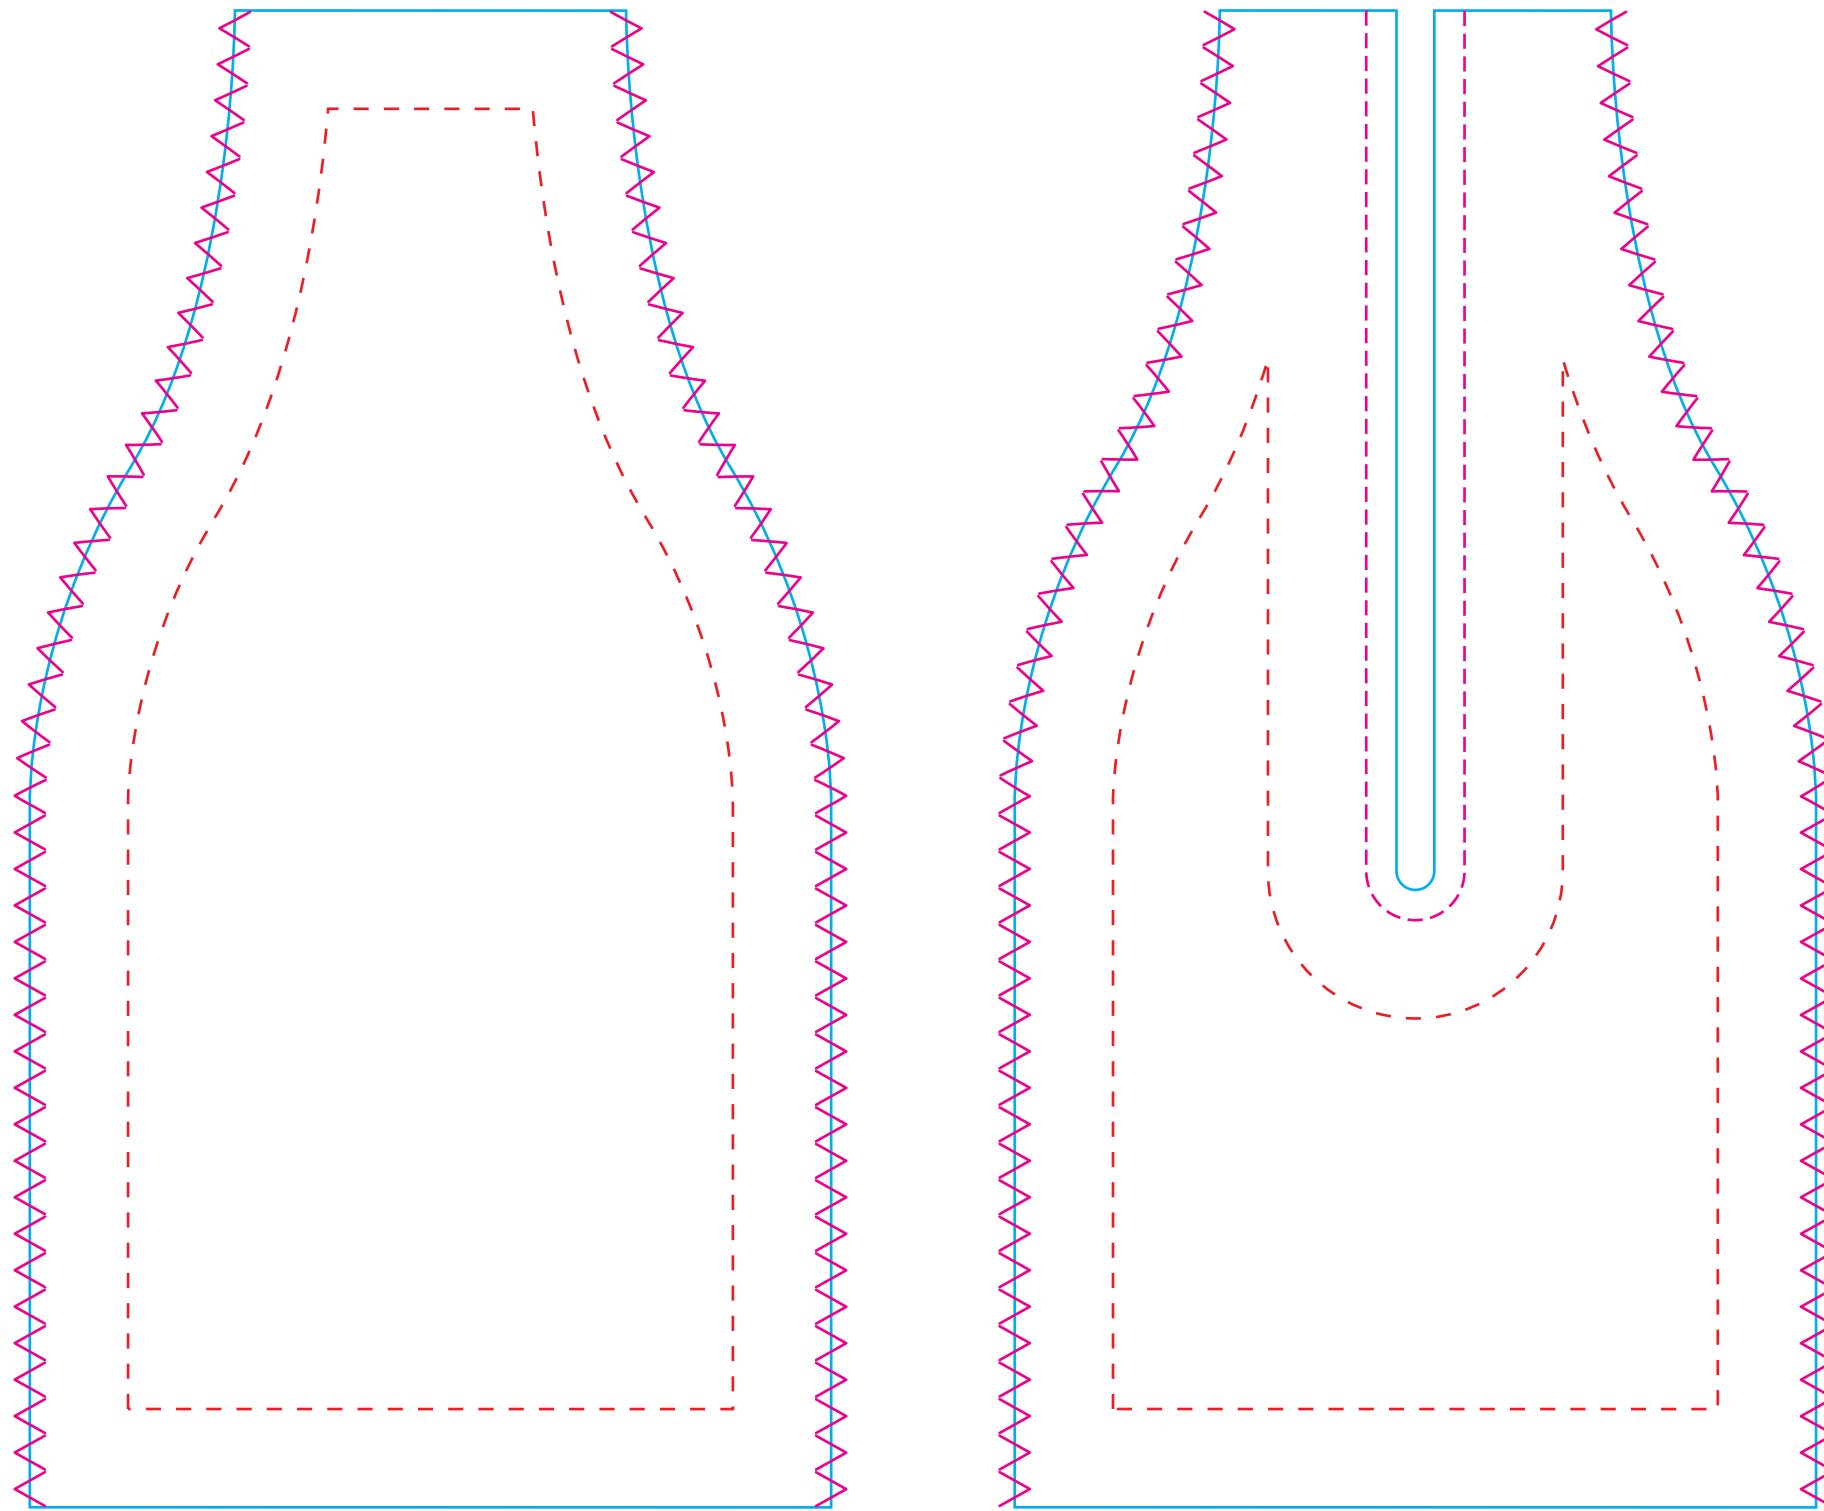

**CRITICAL AREA**  
 Keep all important elements of the artwork inside the dotted line!  
 The "CRITICAL AREA" ensures that all the important elements in your artwork will be printed clearly when the product is produced.

FRONT

BACK

DIELINE  
DO NOT PRINT

STITCH LINE  
DO NOT PRINT

TEMPLATE SCALE RATIO 1:1

ART COLOURS

- |       |       |       |
|-------|-------|-------|
| ■ PMS | ■ PMS | ■ PMS |
| ■ PMS | ■ PMS | ■ PMS |
| ■ PMS | ■ PMS | ■ PMS |

FULL COLOUR

- COLOUR MATCH >>>
- |       |       |
|-------|-------|
| ■ PMS | ■ PMS |
| ■ PMS | ■ PMS |
| ■ PMS | ■ PMS |

PRODUCT COLOURS

NEOPRENE RUBBER: BLACK  
 POLYESTER (INT.): BLACK  
 POLYESTER (EXT.): ----  
 STITCH: ----  
 ZIPPER: ----