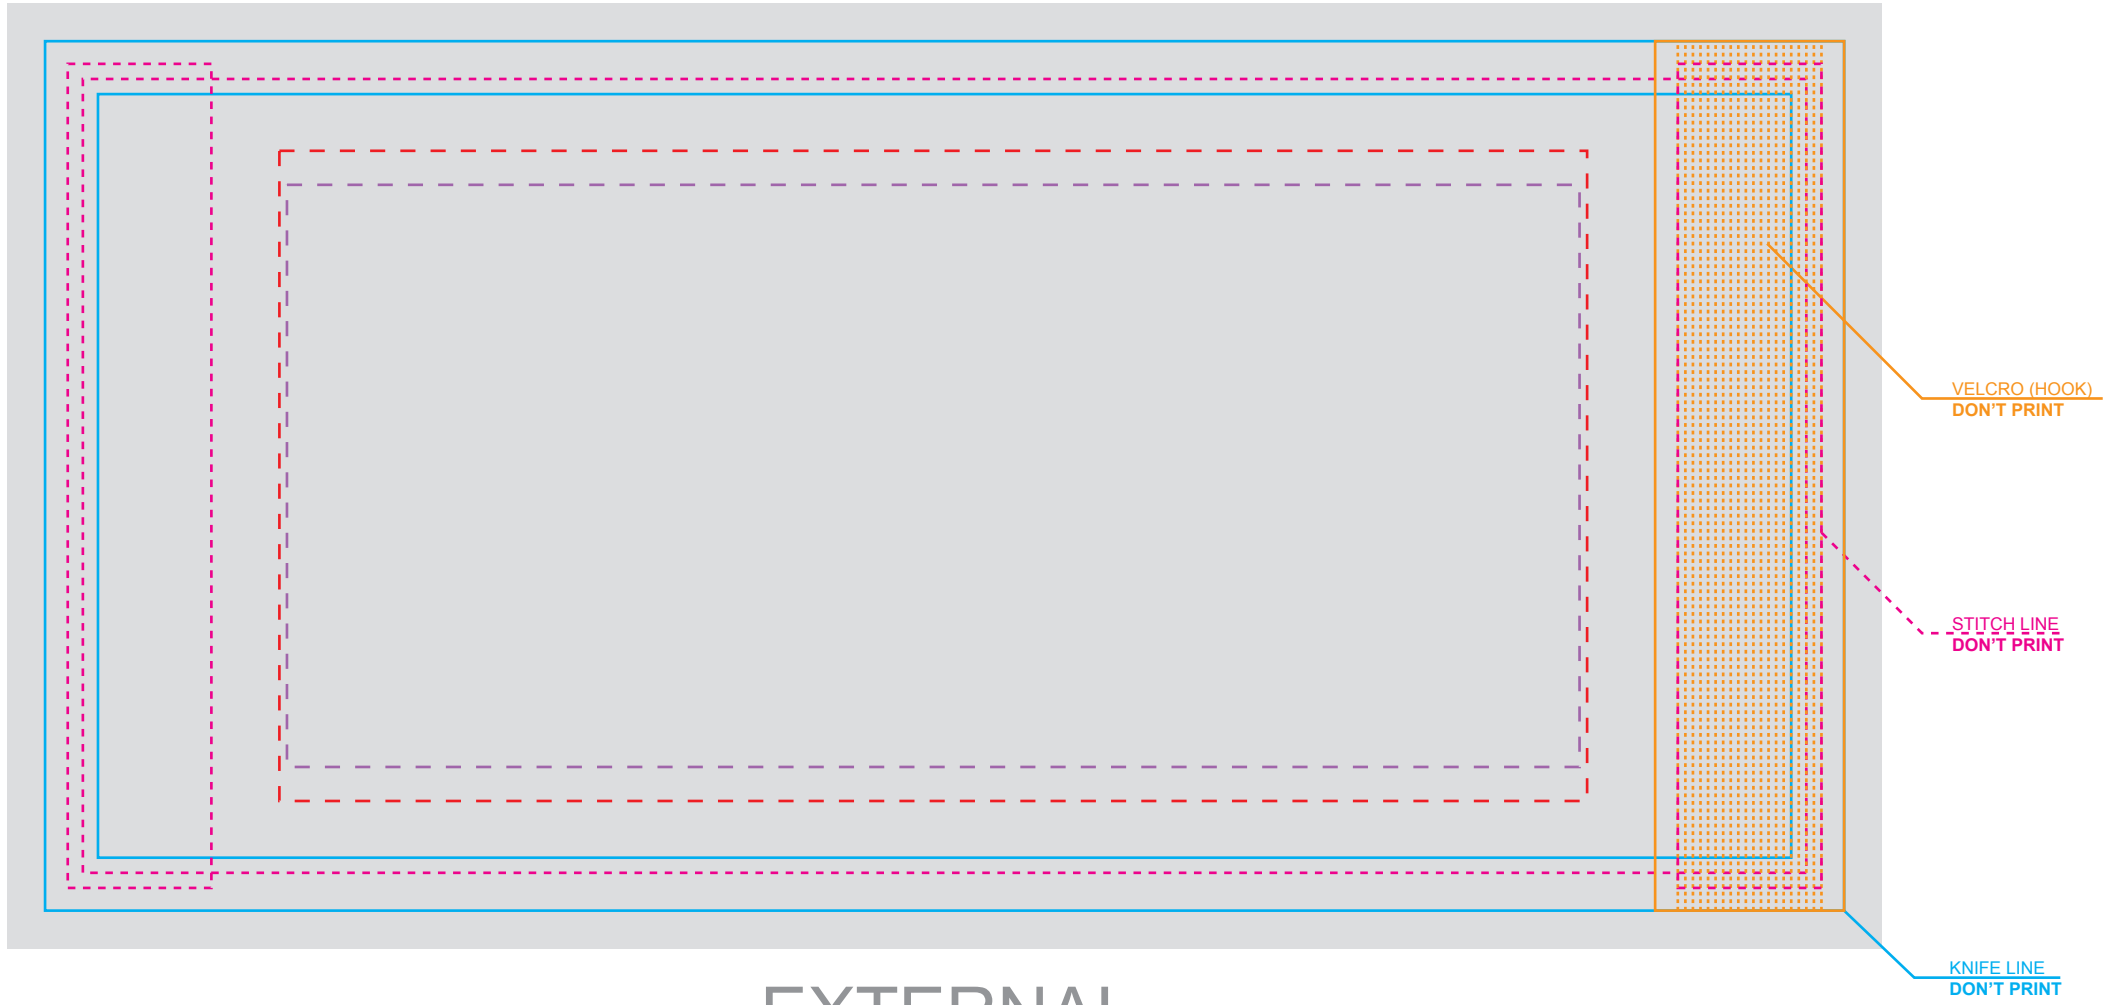

CRITICAL AREAS

Keep all important elements of the artwork inside the dotted line!

The "CRITICAL AREA" ensures that all the important elements in your artwork will be printed clearly when the product is produced.

EXTERNAL

INTERNAL

TEMPLATE SCALE RATIO 1:1

ART COLOURS

- PMS
- PMS
- PMS
- PMS
- PMS
- PMS
- PMS
- PMS
- PMS

FULL COLOUR

- ▶ COLOUR MATCH >>> ■ PMS
- PMS
- PMS
- PMS
- PMS
- PMS

PRODUCT COLOURS

- NEOPRENE RUBBER: BLACK
- POLYESTER (INT.): BLACK
- POLYESTER (EXT.): ----
- TAPE & STITCH: BLACK
- VECLRO: BLACK