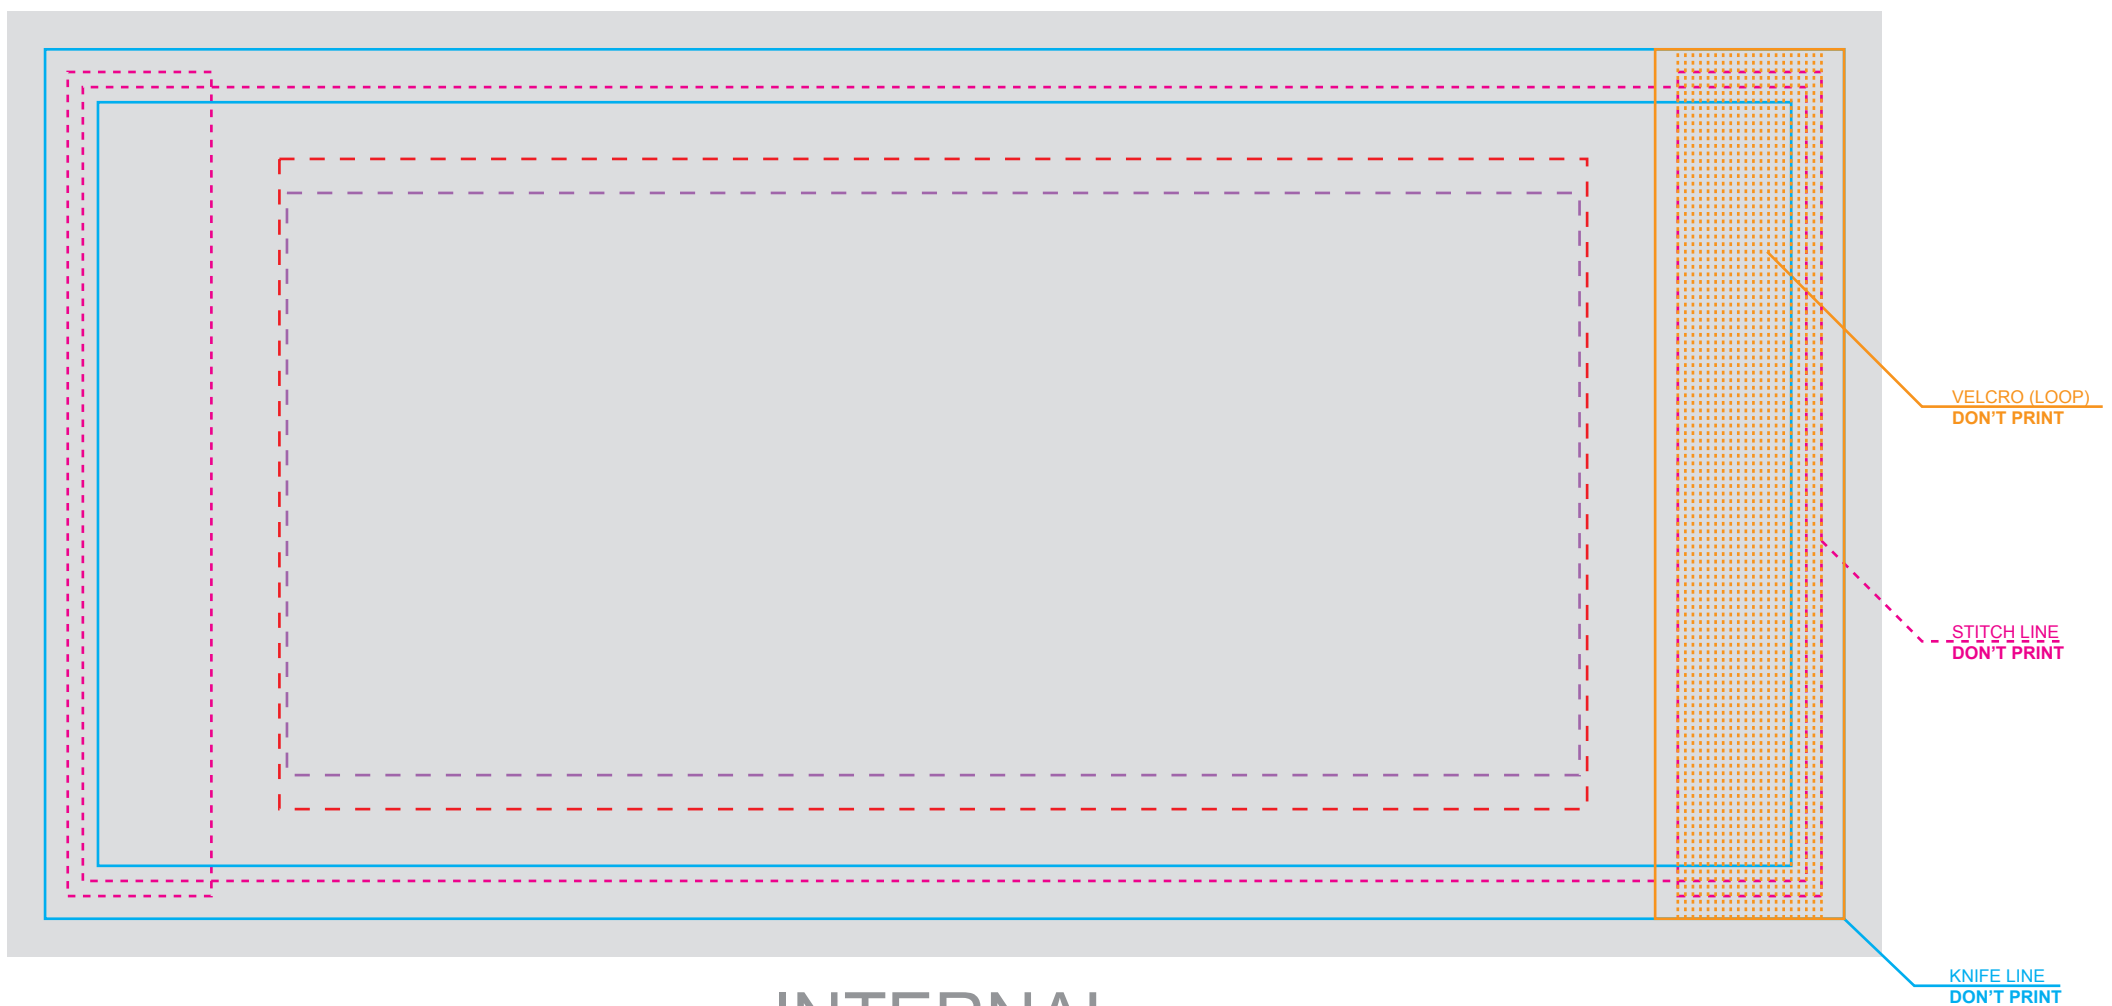

CRITICAL AREAS

Keep all important elements of the artwork inside the dotted line!

The "CRITICAL AREA" ensures that all the important elements in your artwork will be printed clearly when the product is produced.

EXTERNAL

INTERNAL

TEMPLATE SCALE RATIO 1:1

ART COLOURS

- PMS
- PMS
- PMS
- PMS
- PMS
- PMS
- PMS
- PMS
- PMS

FULL COLOUR

- ▶ COLOUR MATCH >>> ■ PMS
- PMS
- PMS
- PMS
- PMS
- PMS

PRODUCT COLOURS

- NEOPRENE RUBBER: BLACK
- POLYESTER (INT.): BLACK
- POLYESTER (EXT.): ----
- TAPE & STITCH: BLACK
- VECLRO: BLACK