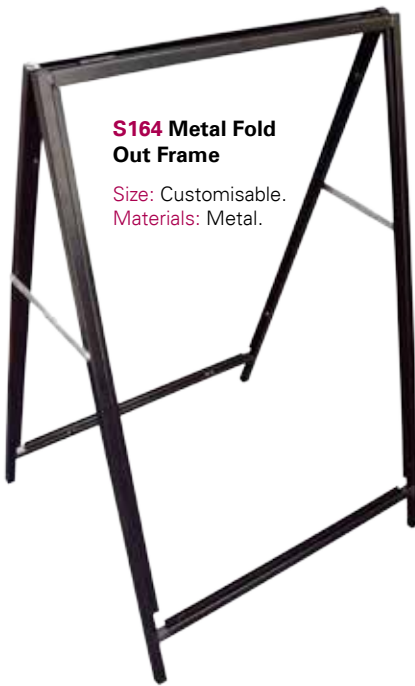

BLACKBOARDS & DISPLAY UNITS

S164 Metal Fold Out Frame

Size: Customisable.
Materials: Metal.