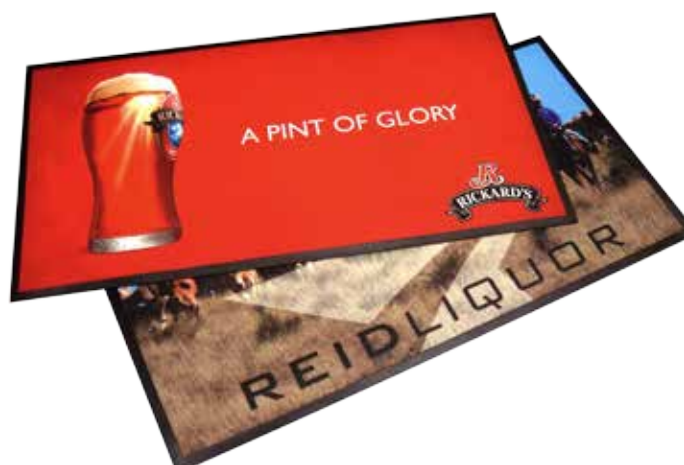

318 Mini Bar Runner

Size: 620(W) x 120(H)mm. Materials: Poly-Felt Top Surface, Rubber. Decoration Options: Sublimation. Crtn Qty: 30 Crtn Size: 65(L) x 15(W) x 65(H)cm. Crtn Weight: 7kg.

316 Bar Runner

Size: 893(W) x 244(H)mm. Materials: Poly-Felt Top Surface, Rubber. Decoration Options: Sublimation. Crtn Qty: 30. Crtn Size: 98(L) x 28(W) x 10(H)cm. Crtn Weight: 14.5kg.

314 Large Table Mat

Size: 850(W) x 550(H)mm. Materials: Poly-Felt Top Surface, Rubber. Decoration Options: Sublimation. Crtn Qty: 30. Crtn Size: 89(L) x 58(W) x 10(H)cm. Crtn Weight: 25.8kg.

317 Counter Mat

Size: 559(W) x 301(H)mm. Materials: Poly-Felt Top Surface, Rubber. Decoration Options: Sublimation. Crtn Qty: 25. Crtn Size: 58(L) x 39(W) x 10(H)cm. Crtn Weight: 13kg.