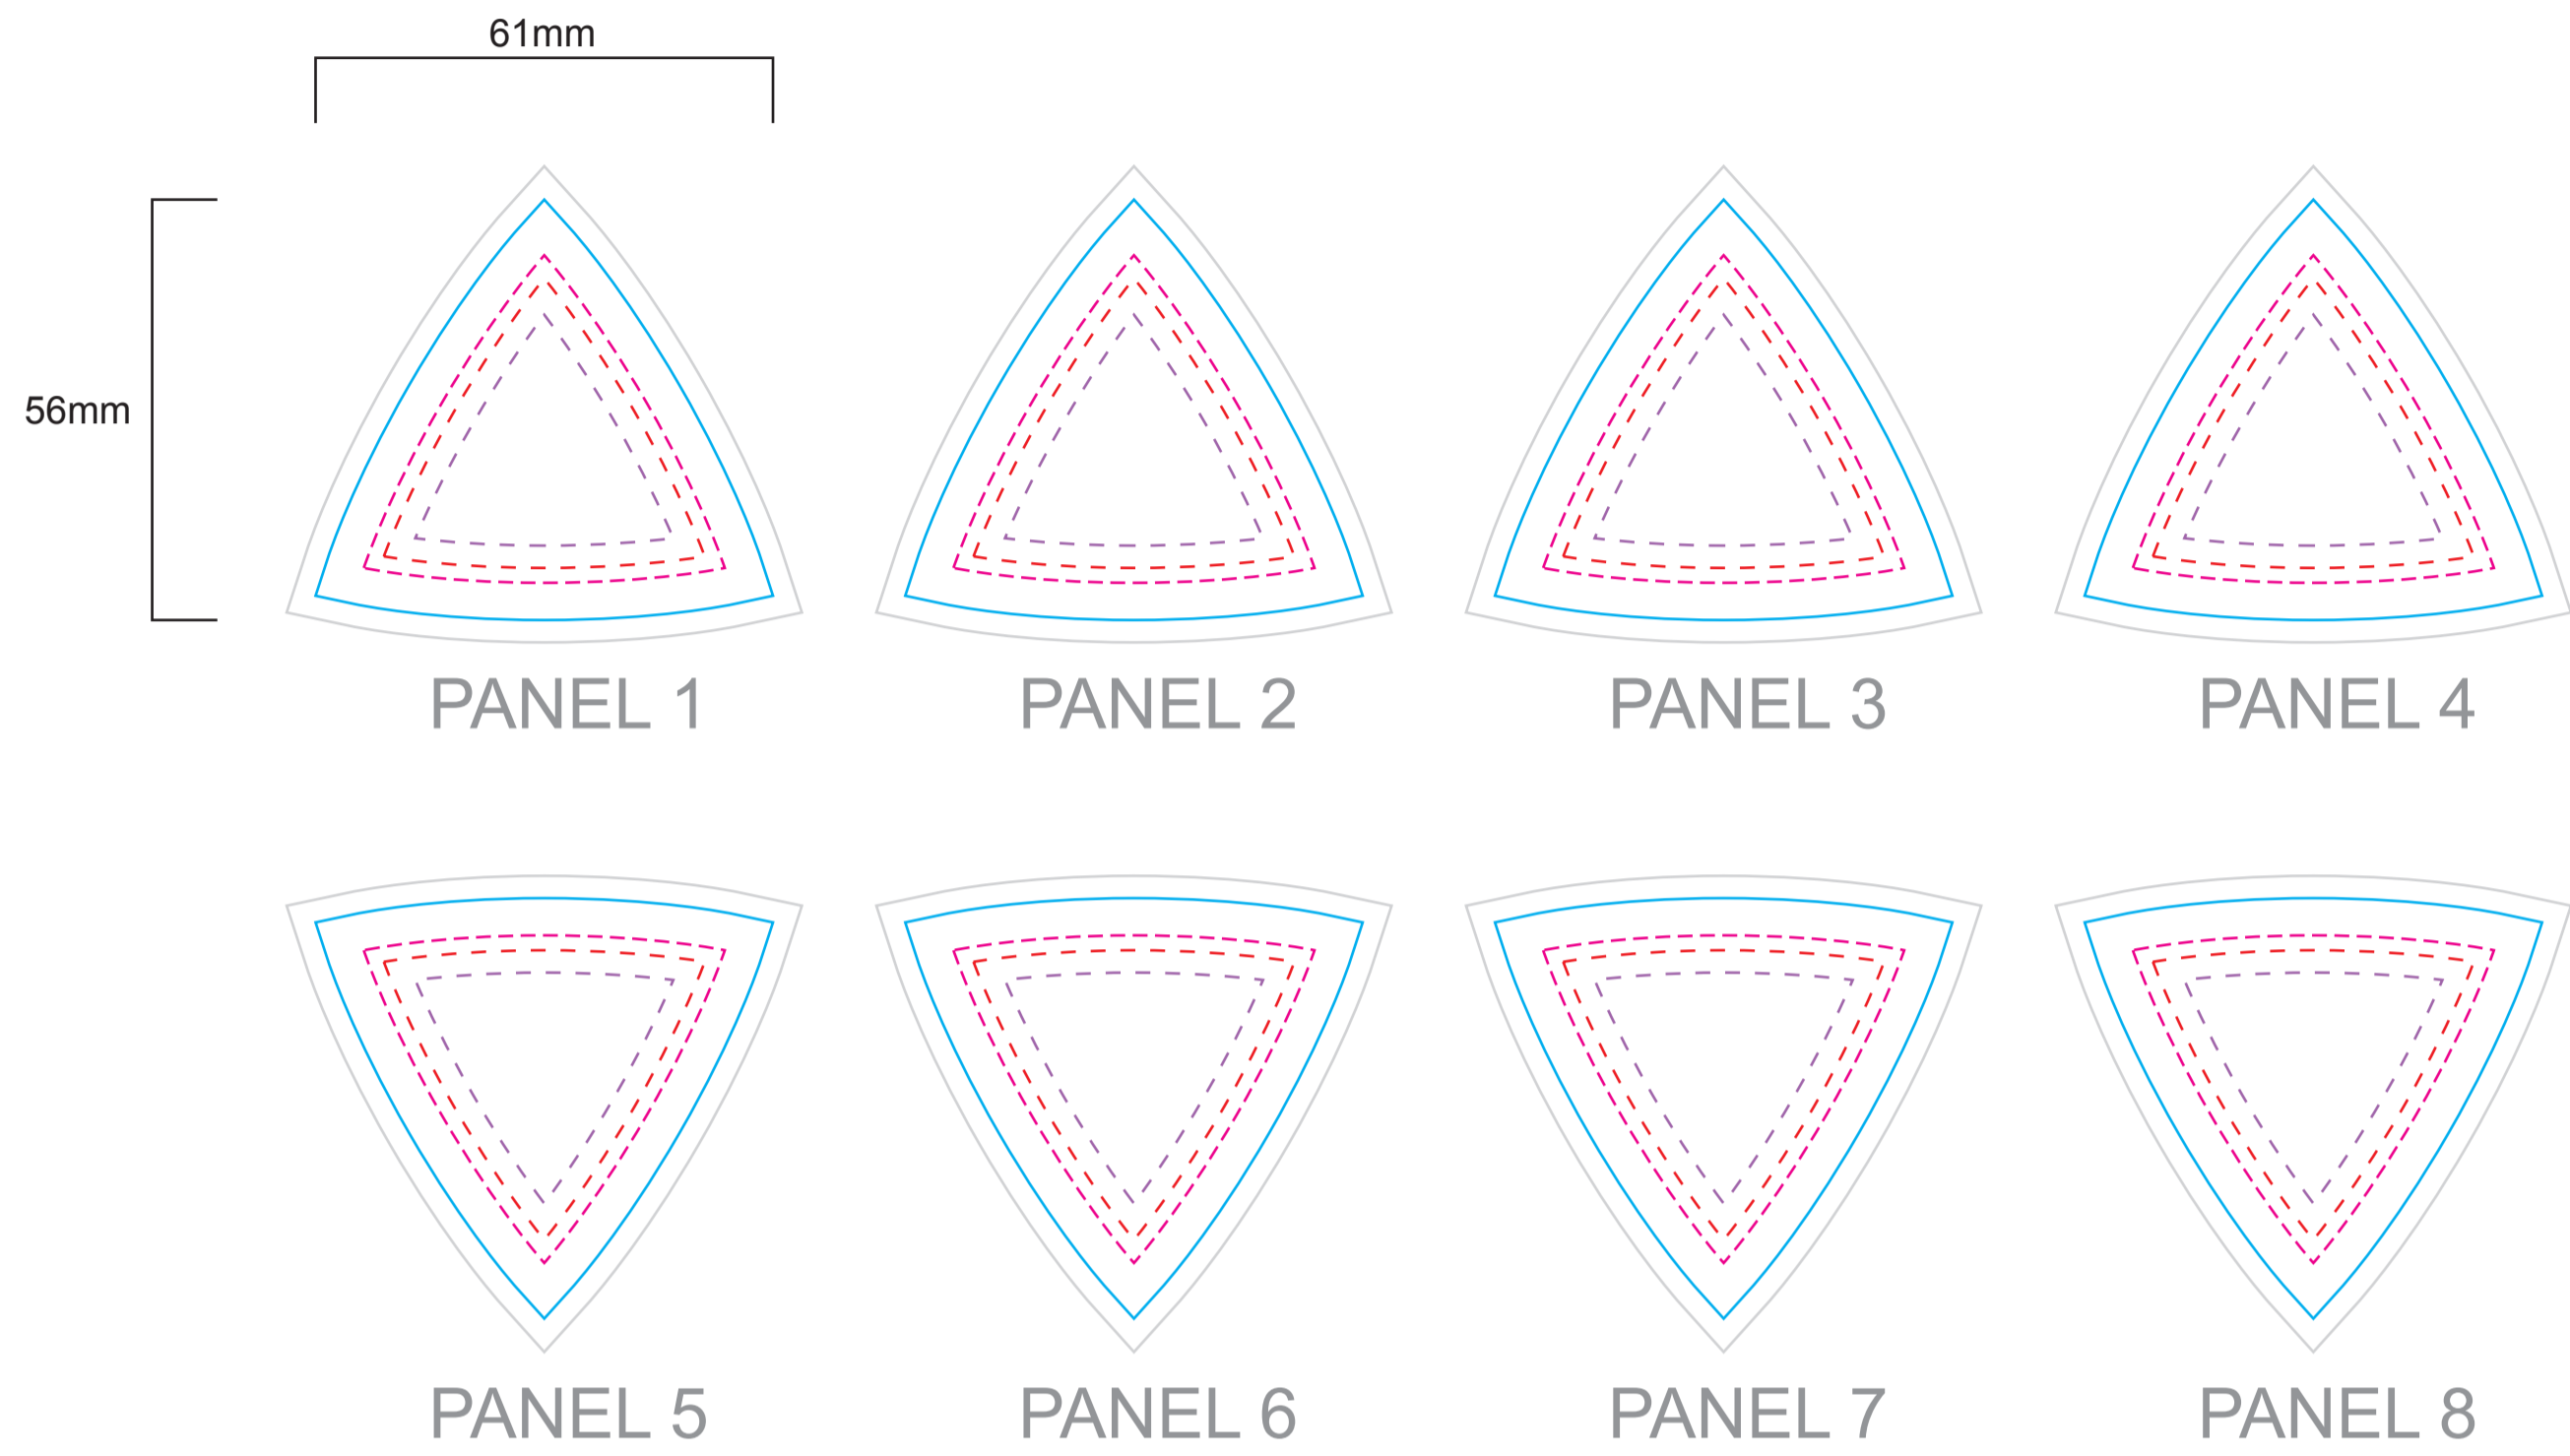

**CRITICAL AREAS**  
 Keep all important elements of the artwork inside the dotted line!  
 The "CRITICAL AREA" ensures that all the important elements in your artwork will be printed clearly when the product is produced.

DIELINE  
DO NOT PRINT

STITCH LINE  
DO NOT PRINT

BLEED EDGE  
DO NOT PRINT

**TEMPLATE SCALE RATIO 1:1**

**ART COLOURS**

- PMS
- PMS
- PMS
- PMS
- PMS
- PMS
- PMS
- PMS
- PMS

**FULL COLOUR**

- COLOUR MATCH >>>
- PMS
  - PMS
  - PMS
  - PMS

**PRODUCT COLOURS**

**NEOPRENE RUBBER: BLACK**  
**POLYESTER (INT.): BLACK**  
**POLYESTER (EXT.): ----**  
**STITCH: ----**