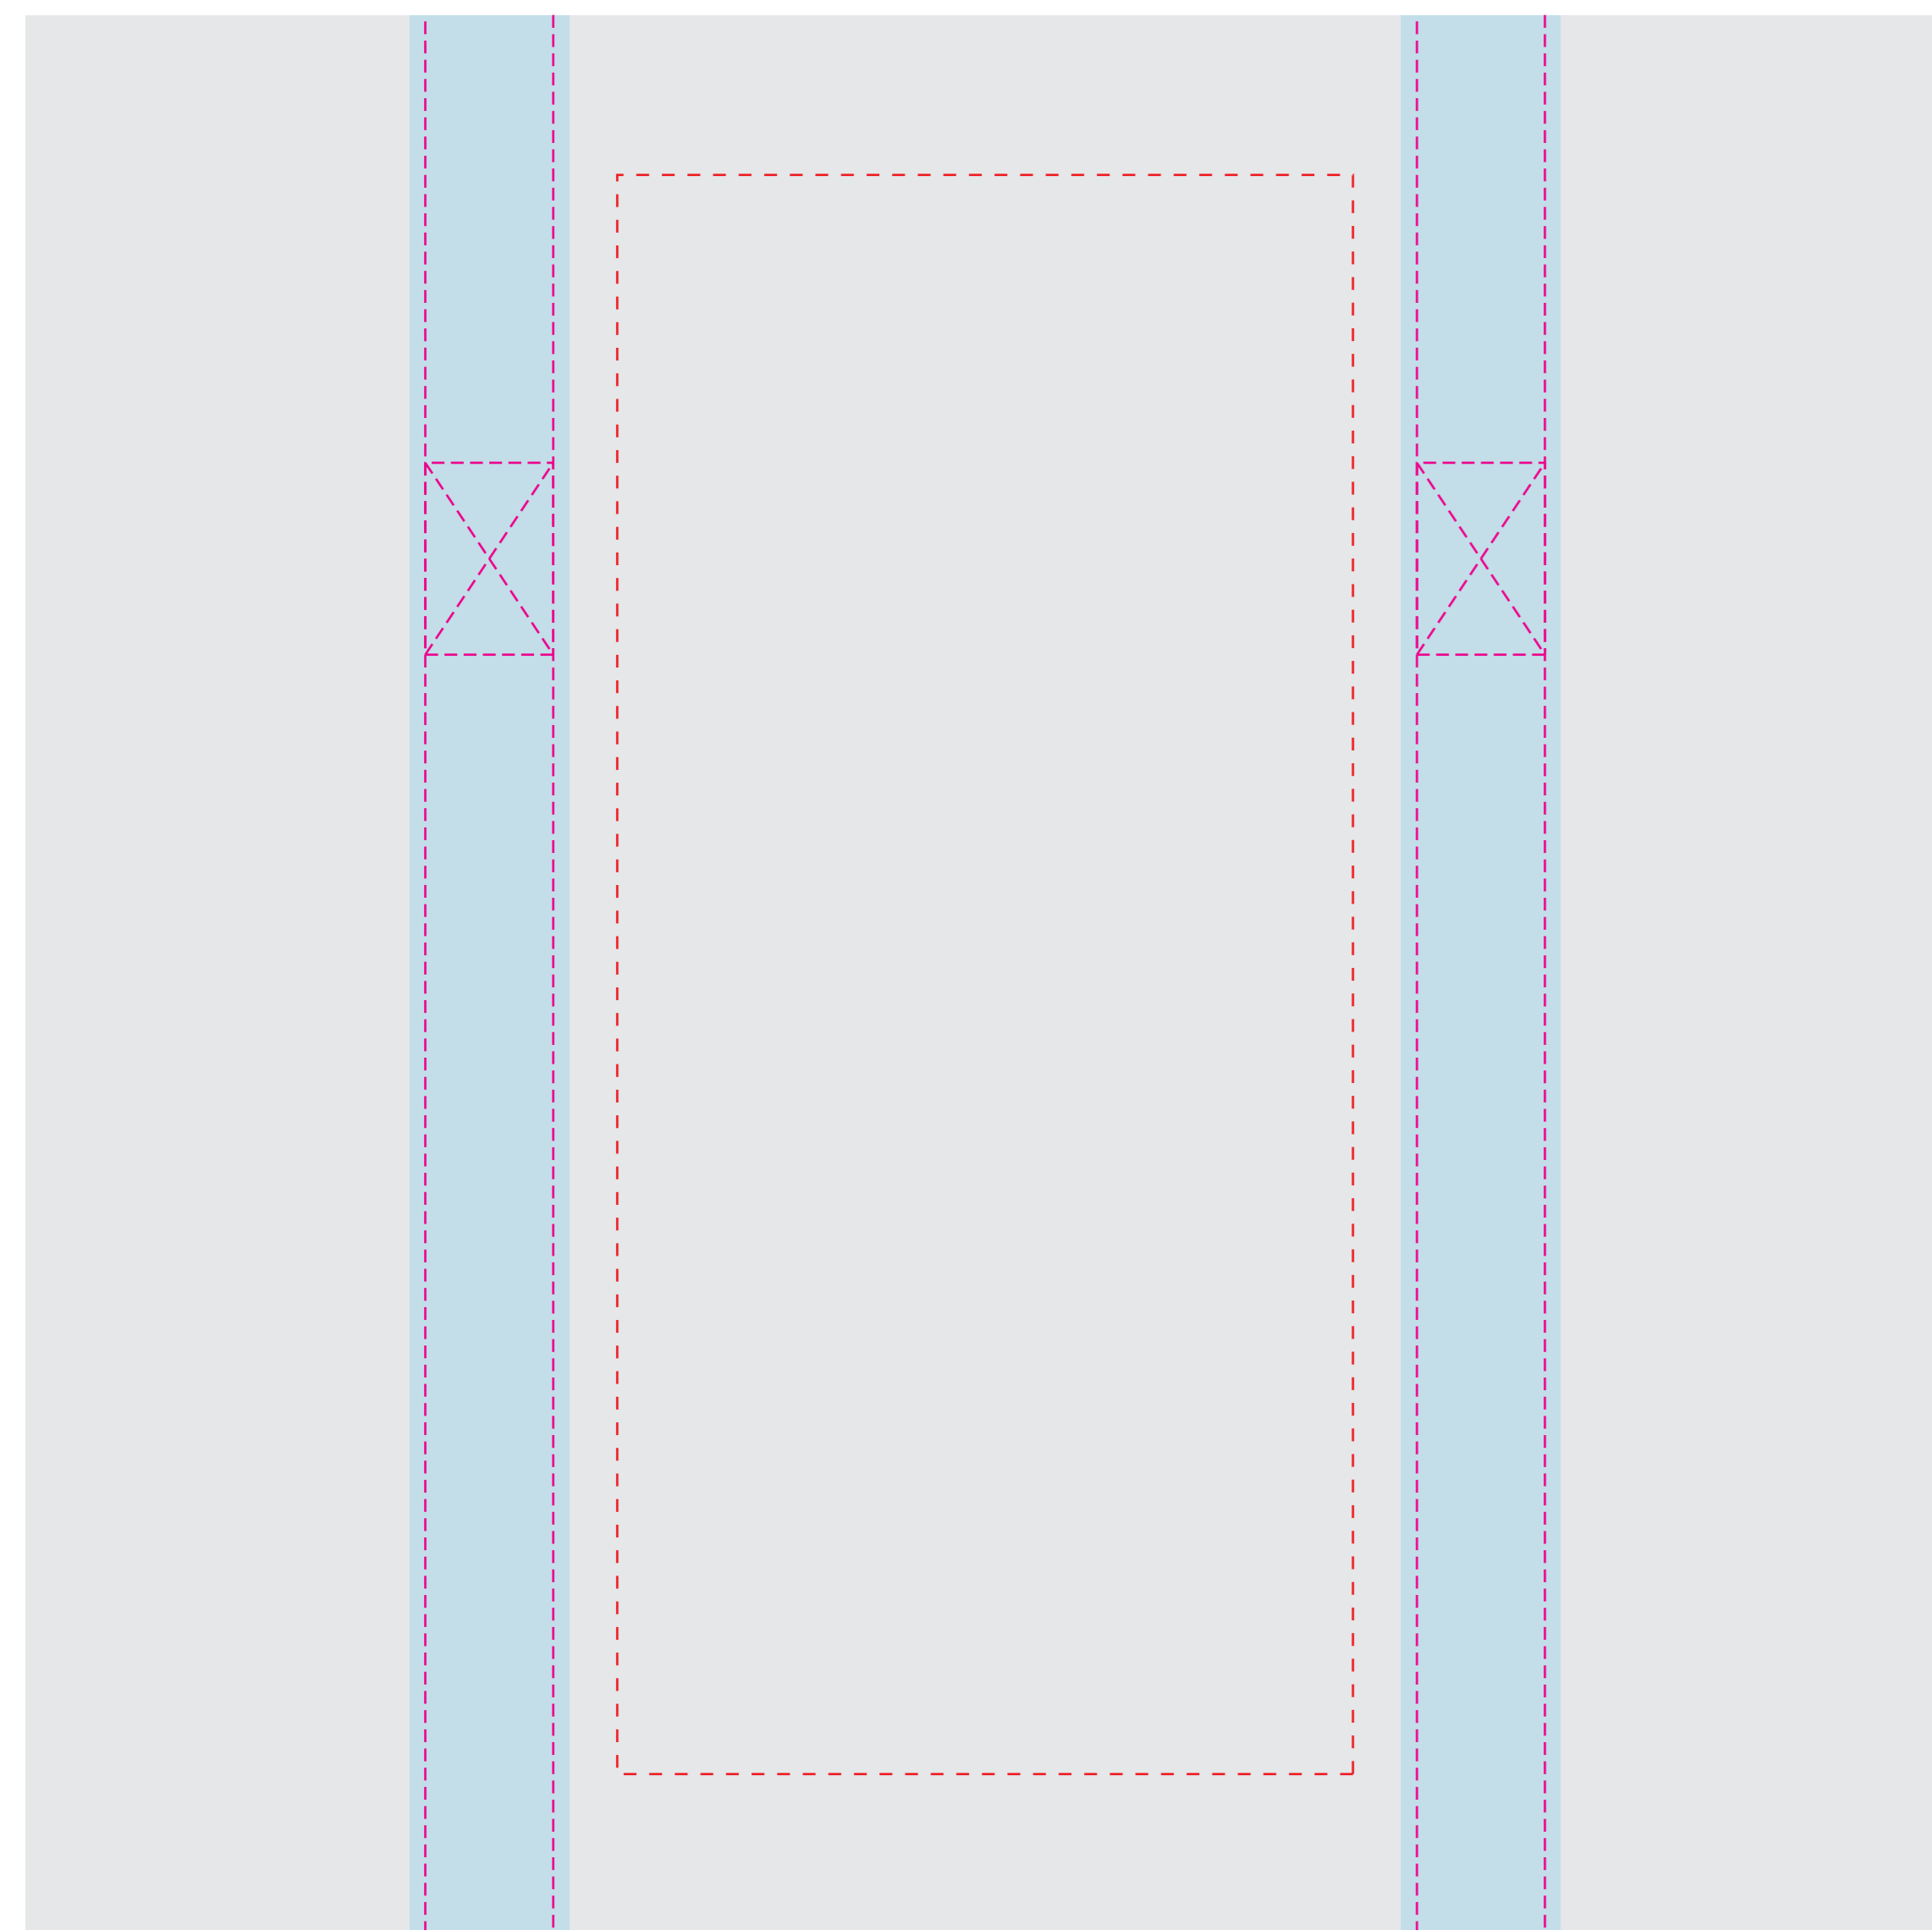

TEMPLATE SCALE RATIO 1:1

1. ART COLOURS

■ PMS	■ PMS	■ PMS
■ PMS	■ PMS	■ PMS
■ PMS	■ PMS	■ PMS

3. PRODUCT COLOURS
4. POLYPROPYLENE: ---
   STITCH: ---
   ZIPPER: ---

FRONT